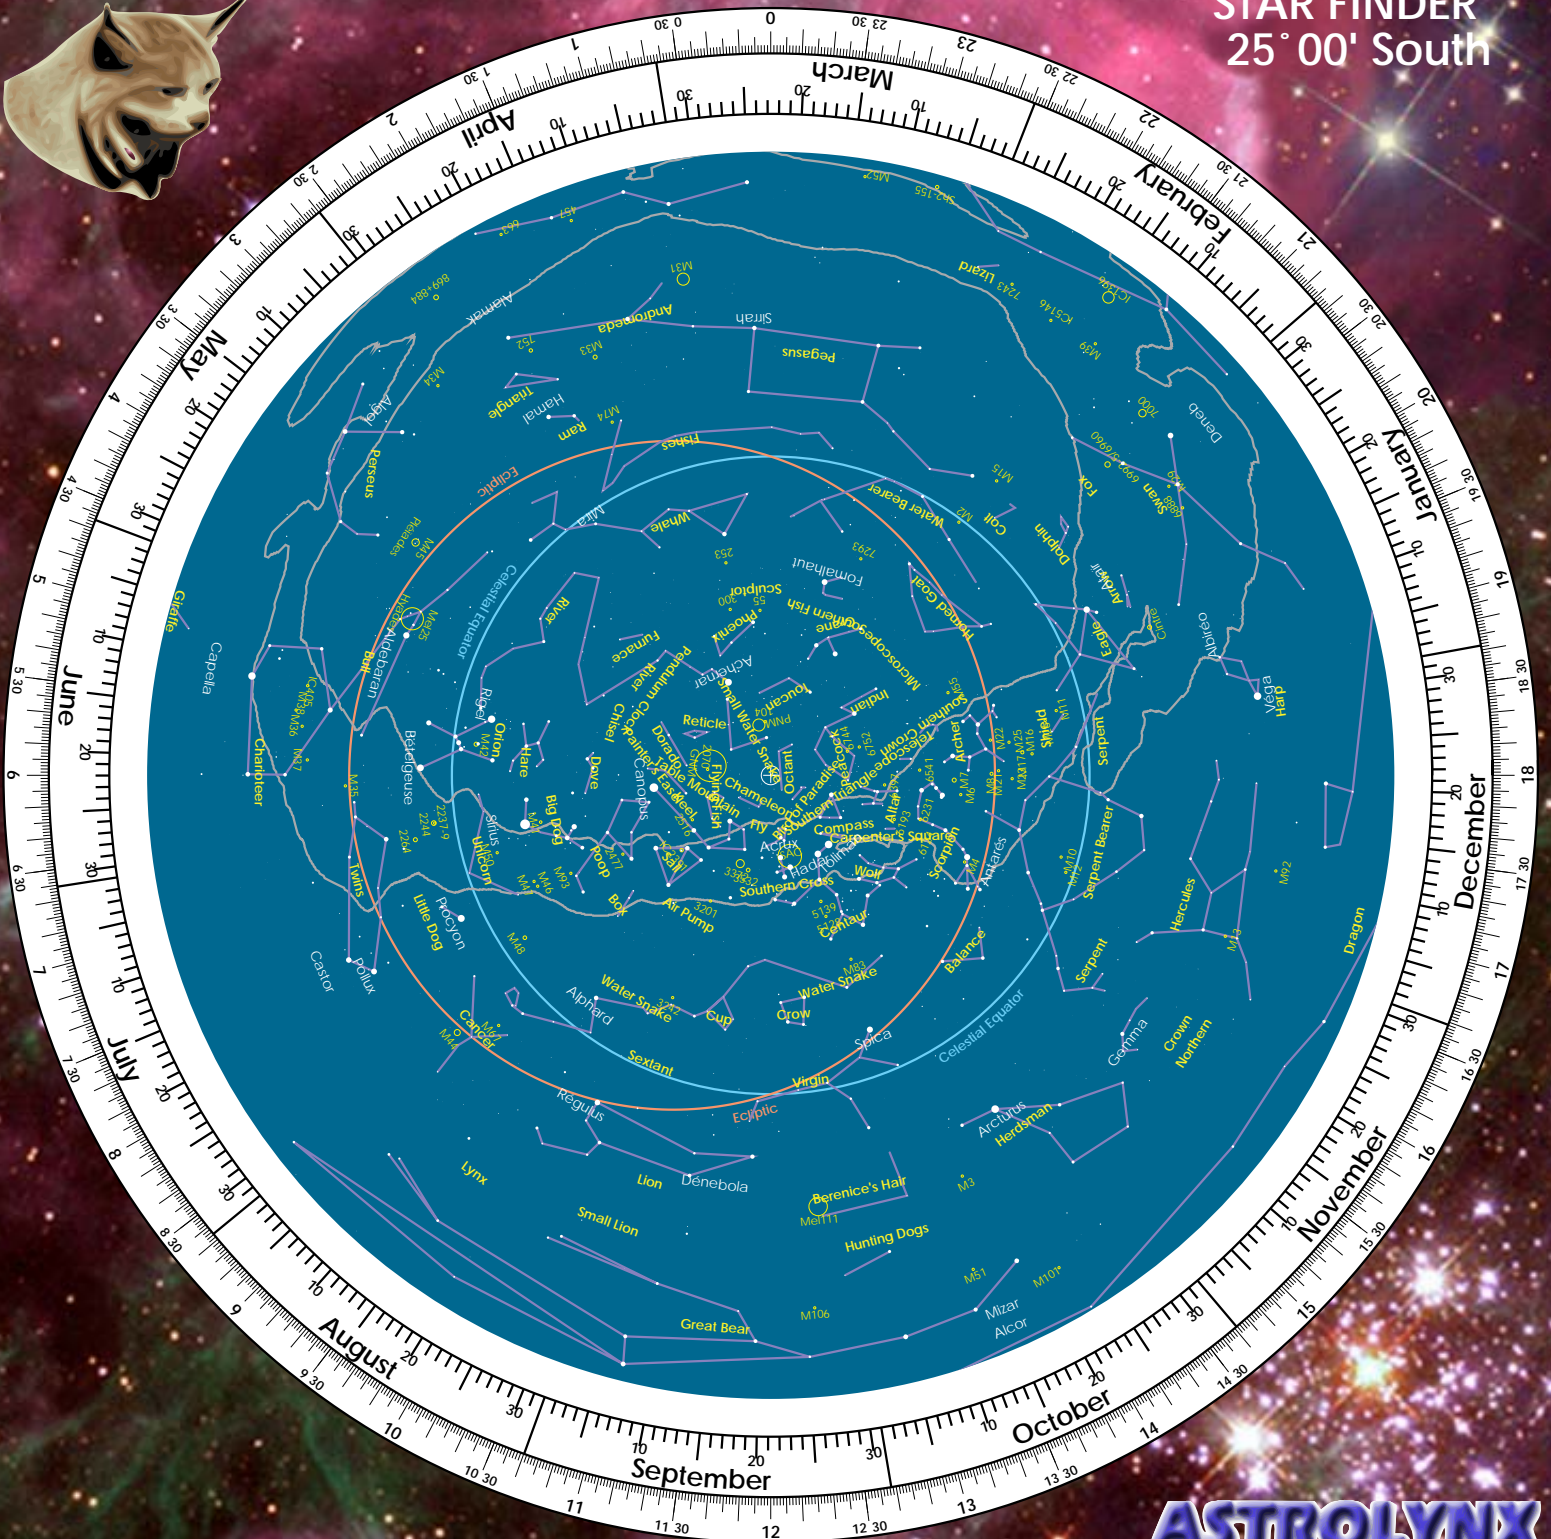

# STAR FINDER 25° 00' South

AUSTRALIA

BEST

**ASTROLYNX**  
www.astrolynx.com